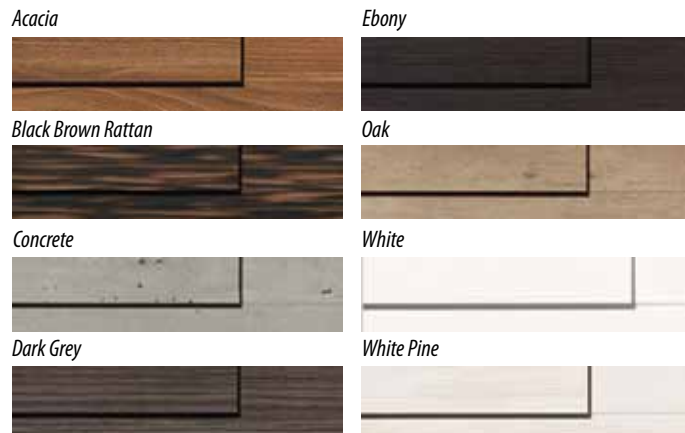

To learn more visit our website or our showroom!

www.albertahardwood.com

PUT WOOD ON YOUR WALLS

Easily transform your living space with the newest advancement in home décor: *wall system panels*. Three different widths and double grooves on each element create an impressive 3-D effect and add a rich atmosphere to any room. Bring your bedroom to life with a stunning accent wall, or take advantage of the remarkable durability of these products and modernize your bathroom or even sauna. This premium European product is environmentally friendly, durable and easy to install.

Surfaces | SP 300

SP 300 system panels have a double groove on each element as well as three different widths to create astounding 3-D effects.

Surfaces | SP 500

The reversible decorative elements in this collection combined with lighting elements or magnetic boards open up a wide range of possibilities.

Finishing Touches Available
We provide a wide variety of finishing molding to match the products being used. Ask to see options!