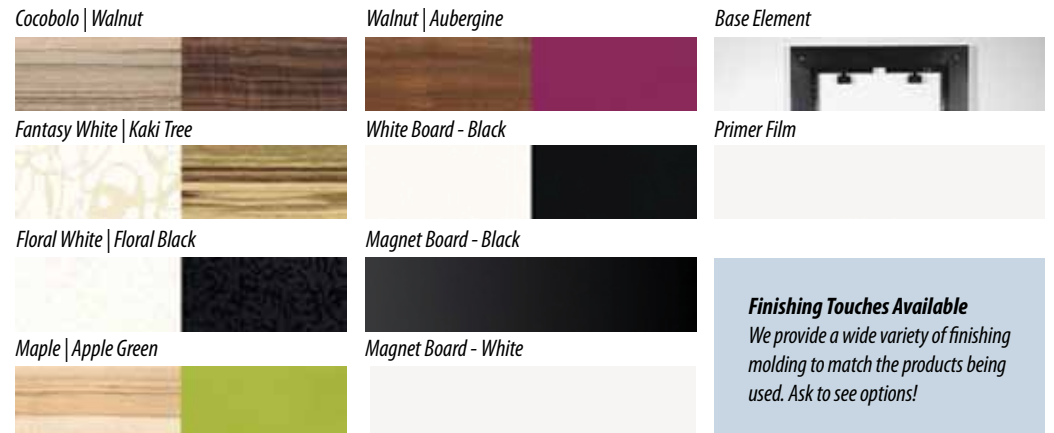

To learn more visit our website or our showroom!

www.albertahardwood.com

PUT WOOD ON YOUR WALLS

Easily transform your living space with the newest advancement in home décor: *wall system panels*. Three different widths and double grooves on each element create an impressive 3-D effect and add a rich atmosphere to any room. Bring your bedroom to life with a stunning accent wall, or take advantage of the remarkable durability of these products and modernize your bathroom or even sauna. This premium European product is environmentally friendly, durable and easy to install.

Surfaces | SP 300

SP 300 system panels have a double groove on each element as well as three different widths to create astounding 3-D effects.

Surfaces | SP 500

The reversible decorative elements in this collection combined with lighting elements or magnetic boards open up a wide range of possibilities.